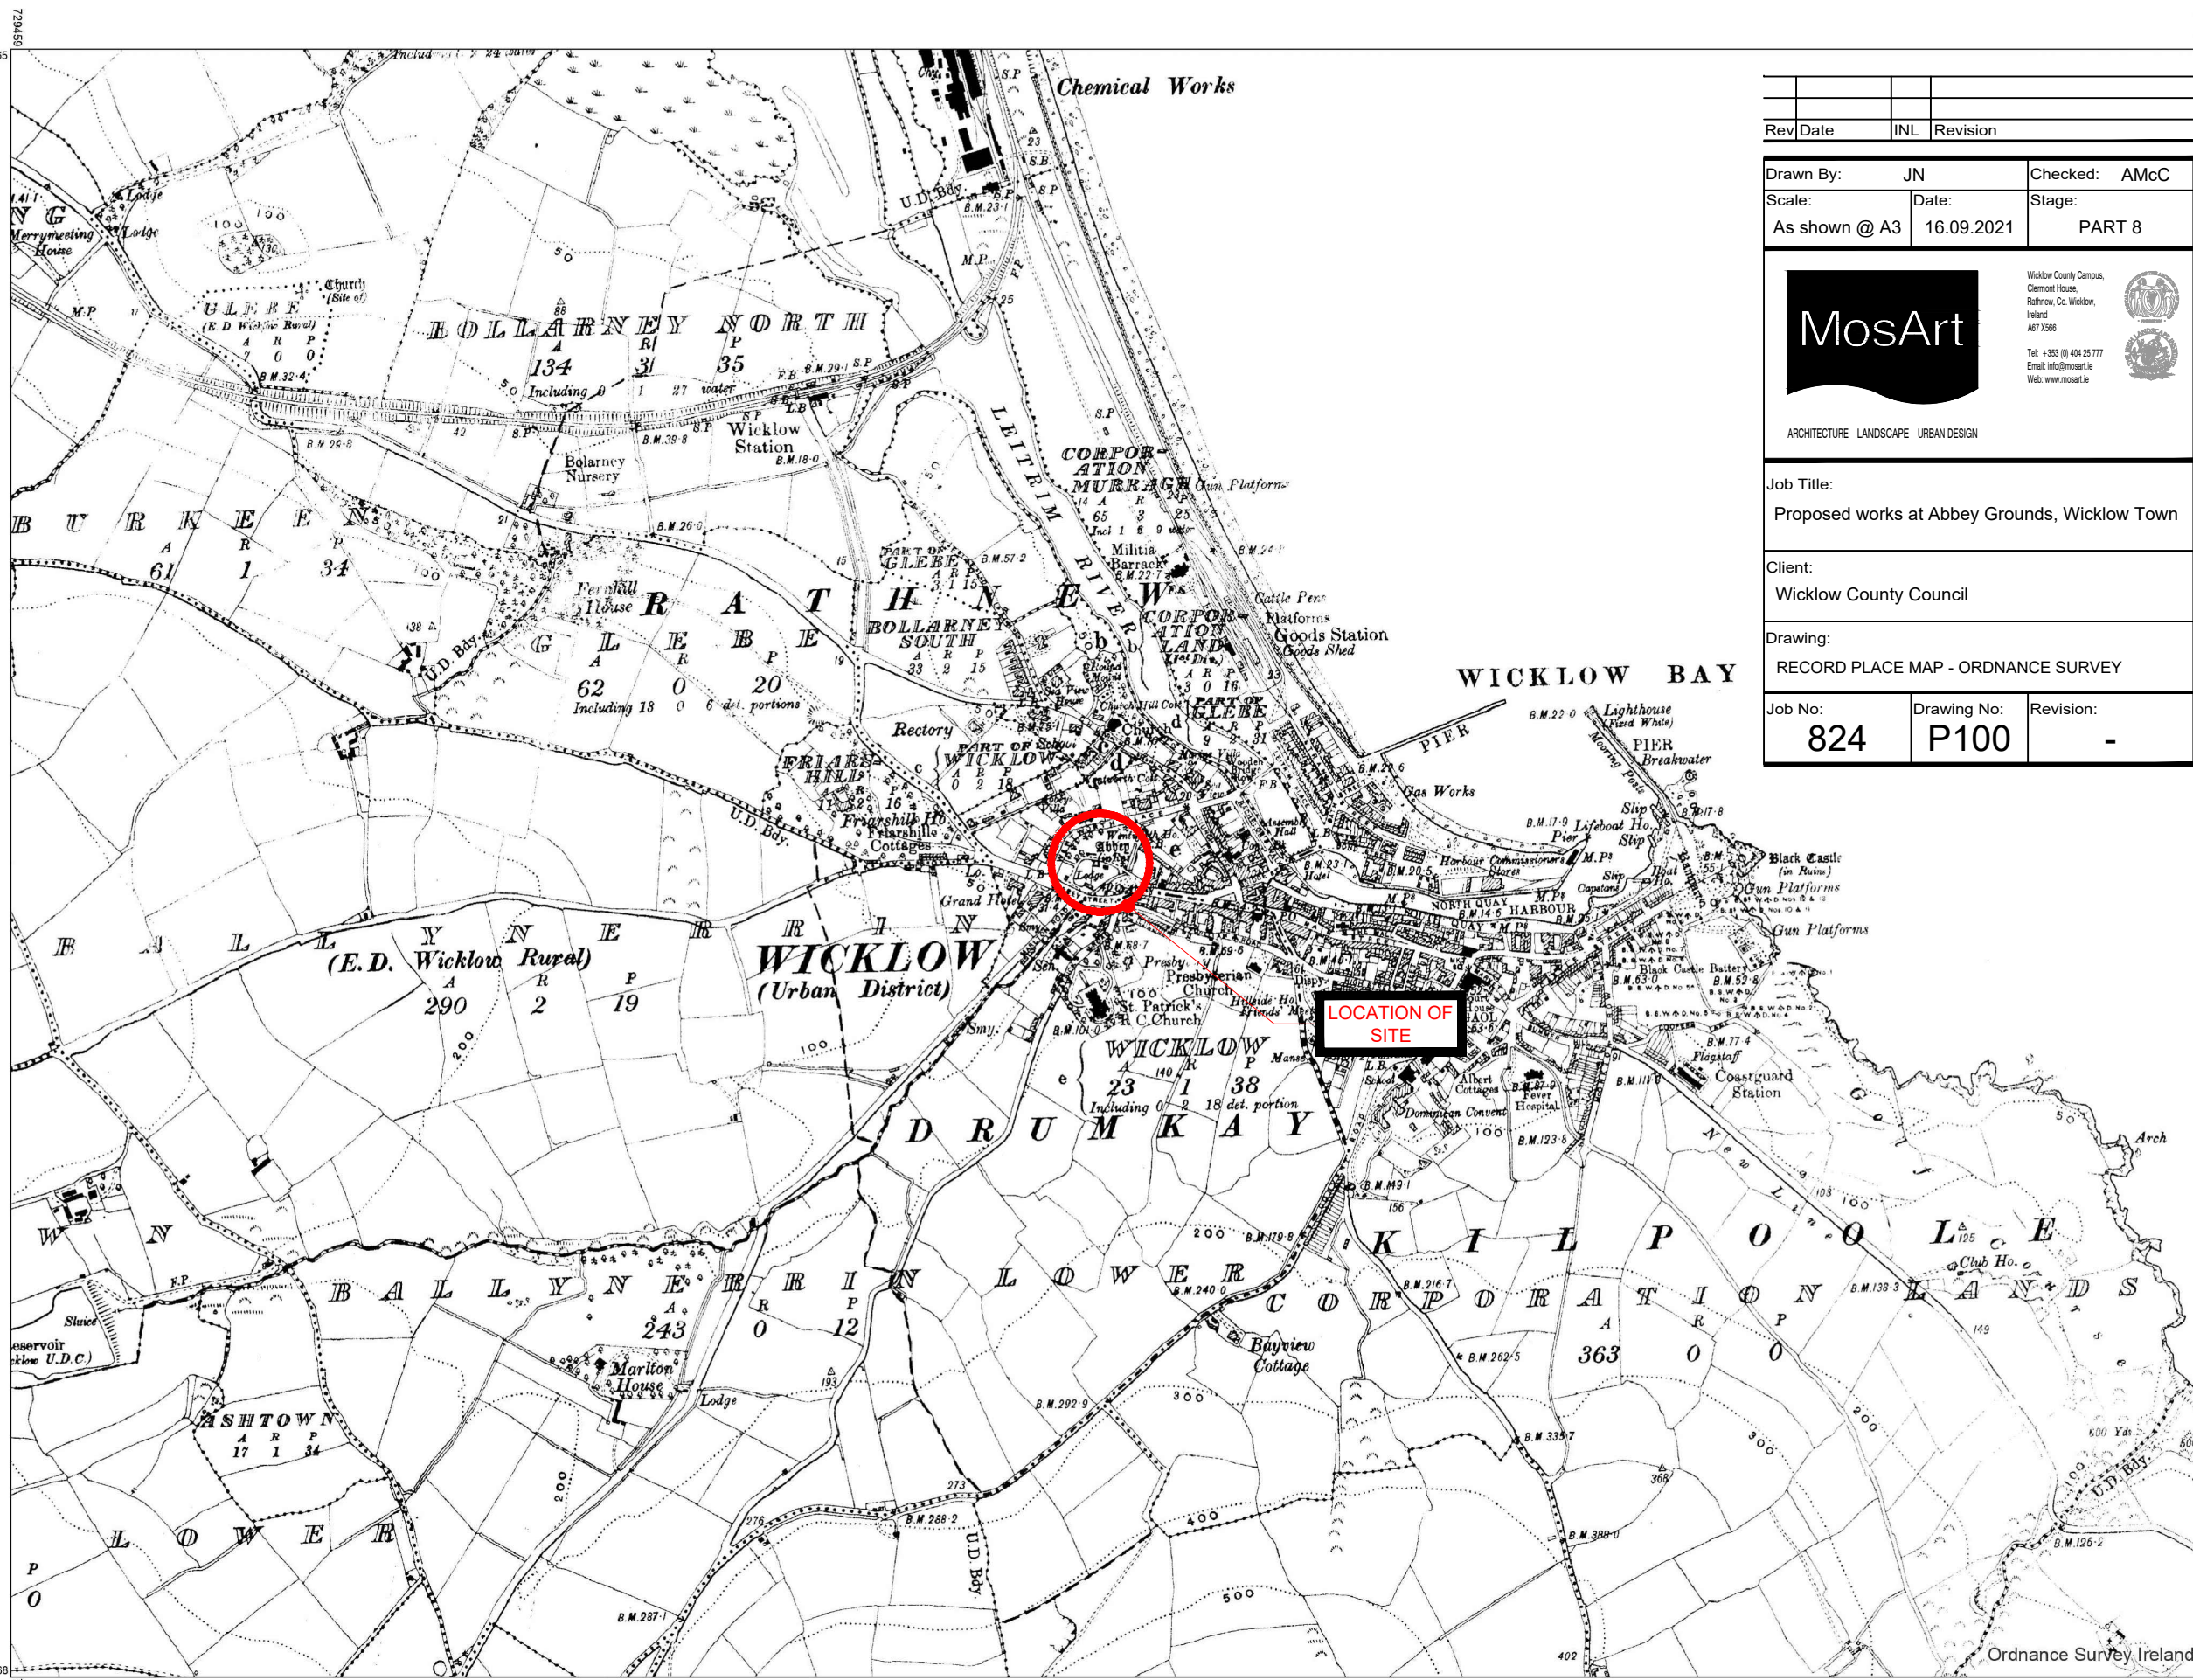

Site Location Map

Rev	Date	INL	Revision
Drawn By:	JN	Checked:	AMcC
Scale:	As shown @ A3	Date:	16.09.2021
		Stage:	PART 8
		Wicklow County Council Clermont House, Rathree, Co. Wicklow, Ireland A67 X566 Tel: +353 (0) 404 25 777 Email: info@mosart.ie Web: www.mosart.ie	
		ARCHITECTURE LANDSCAPE URBAN DESIGN	
Job Title:			
Proposed works at Abbey Grounds, Wicklow Town			
Client:			
Wicklow County Council			
Drawing:			
RECORD PLACE MAP - ORDNANCE SURVEY			
Job No:	824	Drawing No:	P100
		Revision:	-

CENTRE COORDINATES:
ITM 731212.694067

PUBLISHED: 15/09/2021
ORDER NO.: 50220051_1

MAP SERIES: 6 Inch Raster
MAP SHEETS: WW025

Ordnance Survey Ireland Licence No. CYAL 50218149
(c) Ordnance Survey Ireland/Government of Ireland

COMPILED AND PUBLISHED BY:
Ordnance Survey Ireland,
Phoenix Park,
Dublin 8,
Ireland.

Unauthorised reproduction infringes Ordnance Survey Ireland and Government of Ireland copyright.

All rights reserved. No part of this publication may be copied, reproduced or transmitted in any form or by any means without the prior written permission of the copyright owners.

The representation on this map of a road, track or footpath is not evidence of the existence of a right of way.

Ordnance Survey maps never show legal property boundaries, nor do they show ownership of physical features.

©Suirbhéireacht Ordanáis Éireann, 2021
©Ordnance Survey Ireland, 2021

www.osi.ie/copyright

LEGEND:
<http://www.osi.ie>;
search 'Large Scale Legend'

OUTPUT SCALE: 1:10,560

CAPTURE RESOLUTION:
The map objects are only accurate to the resolution at which they were captured. Output scale is not indicative of data capture scale. Further information is available at: <http://www.osi.ie>; search 'Capture Resolution'